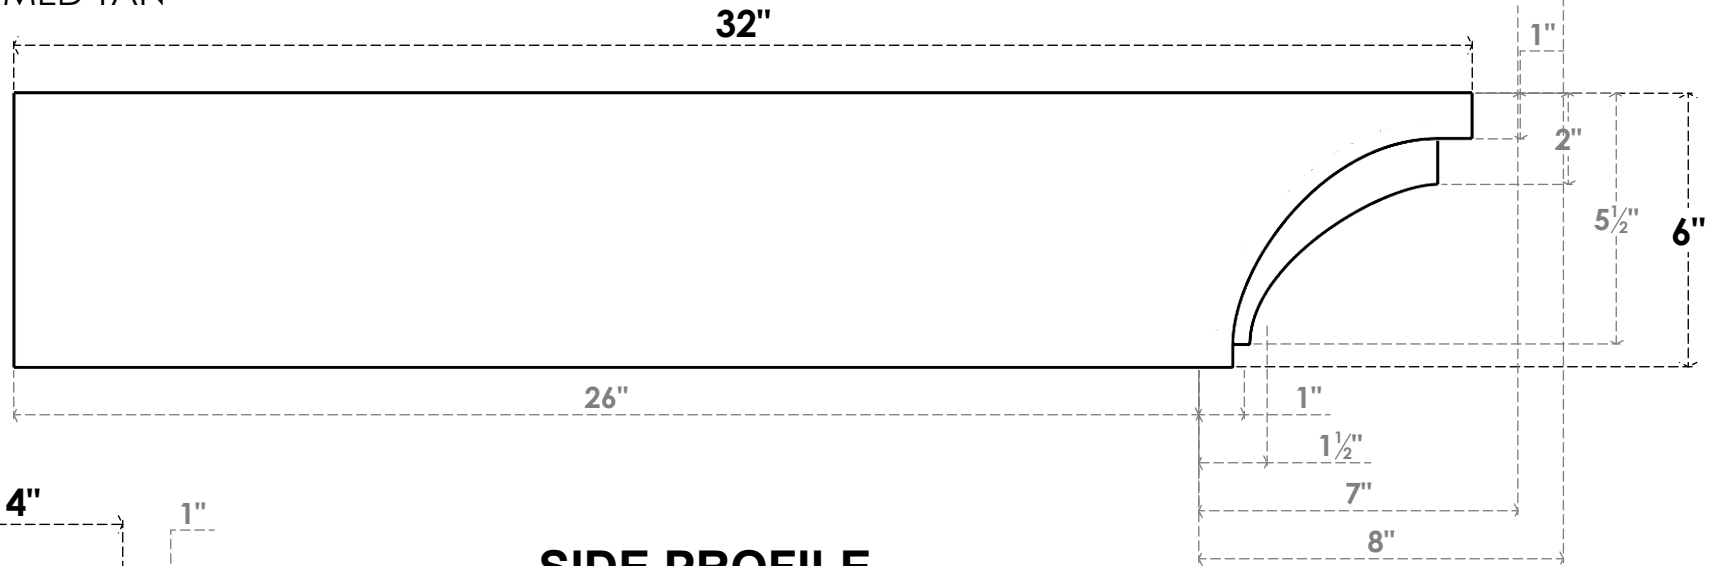

ITEM NUMBER: RFTURO040X06000X32000X006RIV00RCPR

4"W X 6"H X 32"L TIMBERTHANE ROUGH CEDAR RIVERA FAUX WOOD OPEN RAFTER TAIL, 6"L END, PRIMED TAN

FRONT PROFILE

ISOMETRIC

GENERATED DATE : 03/02/2023

EKENA MILLWORK
 2300 WEST MAIN ST.
 CLARKSVILLE, TX 75426
 TOLL FREE: 866-607-0453
 WWW.EKENAMILLWORK.COM

NOTES

1. INSTALLATION TO BE COMPLETED IN ACCORDANCE WITH MANUFACTURER'S SPECIFICATIONS.
2. DRAWING MAY NOT BE TO SCALE
3. THIS DRAWING IS INTENDED FOR DESIGN AND PLANNING PURPOSES ONLY.
4. ALL INFORMATION CONTAINED HEREIN WAS CURRENT AT THE TIME OF DEVELOPMENT BUT MUST BE REVIEWED AND APPROVED BY THE PRODUCT MANUFACTURER TO BE CONSIDERED ACCURATE.
5. TIMBERTHANE ARCHITECTURAL PRODUCTS ARE MADE FROM HIGH DENSITY URETHANE AND COME FACTORY PRIMED