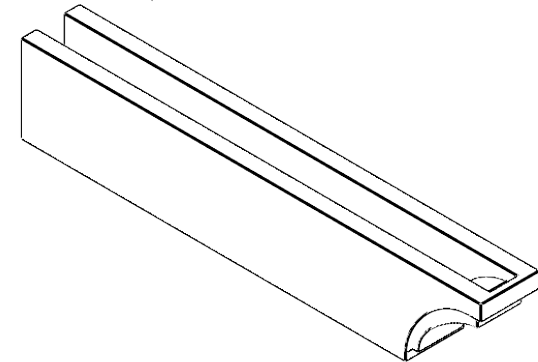

ITEM NUMBER: RFTURO040X06000X32000X006RIV00RCPR

4"W X 6"H X 32"L TIMBERTHANE ROUGH CEDAR RIVERA FAUX WOOD OPEN RAFTER TAIL, 6"L END, PRIMED TAN

FRONT PROFILE

ISOMETRIC

GENERATED DATE : 03/02/2023

EKENA MILLWORK
 2300 WEST MAIN ST.
 CLARKSVILLE, TX 75426
 TOLL FREE: 866-607-0453
 WWW.EKENAMILLWORK.COM

NOTES

1. INSTALLATION TO BE COMPLETED IN ACCORDANCE WITH MANUFACTURER'S SPECIFICATIONS.
2. DRAWING MAY NOT BE TO SCALE
3. THIS DRAWING IS INTENDED FOR DESIGN AND PLANNING PURPOSES ONLY.
4. ALL INFORMATION CONTAINED HEREIN WAS CURRENT AT THE TIME OF DEVELOPMENT BUT MUST BE REVIEWED AND APPROVED BY THE PRODUCT MANUFACTURER TO BE CONSIDERED ACCURATE.
5. TIMBERTHANE ARCHITECTURAL PRODUCTS ARE MADE FROM HIGH DENSITY URETHANE AND COME FACTORY PRIMED