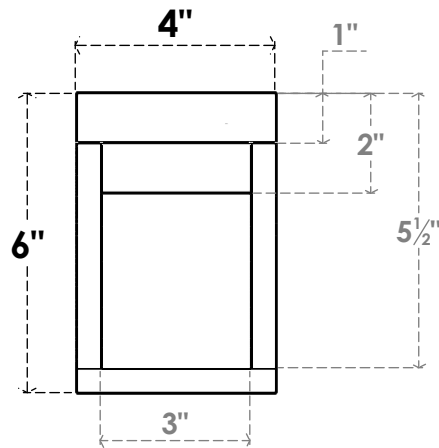

ITEM NUMBER: RFTURO040X06000X32000X006RIV00RCPR

4"W X 6"H X 32"L TIMBERTHANE ROUGH CEDAR RIVERA FAUX WOOD OPEN RAFTER TAIL, 6"L END, PRIMED TAN

FRONT PROFILE

ISOMETRIC

GENERATED DATE : 03/02/2023

EKENA MILLWORK
 2300 WEST MAIN ST.
 CLARKSVILLE, TX 75426
 TOLL FREE: 866-607-0453
 WWW.EKENAMILLWORK.COM

NOTES

1. INSTALLATION TO BE COMPLETED IN ACCORDANCE WITH MANUFACTURER'S SPECIFICATIONS.
2. DRAWING MAY NOT BE TO SCALE
3. THIS DRAWING IS INTENDED FOR DESIGN AND PLANNING PURPOSES ONLY.
4. ALL INFORMATION CONTAINED HEREIN WAS CURRENT AT THE TIME OF DEVELOPMENT BUT MUST BE REVIEWED AND APPROVED BY THE PRODUCT MANUFACTURER TO BE CONSIDERED ACCURATE.
5. TIMBERTHANE ARCHITECTURAL PRODUCTS ARE MADE FROM HIGH DENSITY URETHANE AND COME FACTORY PRIMED